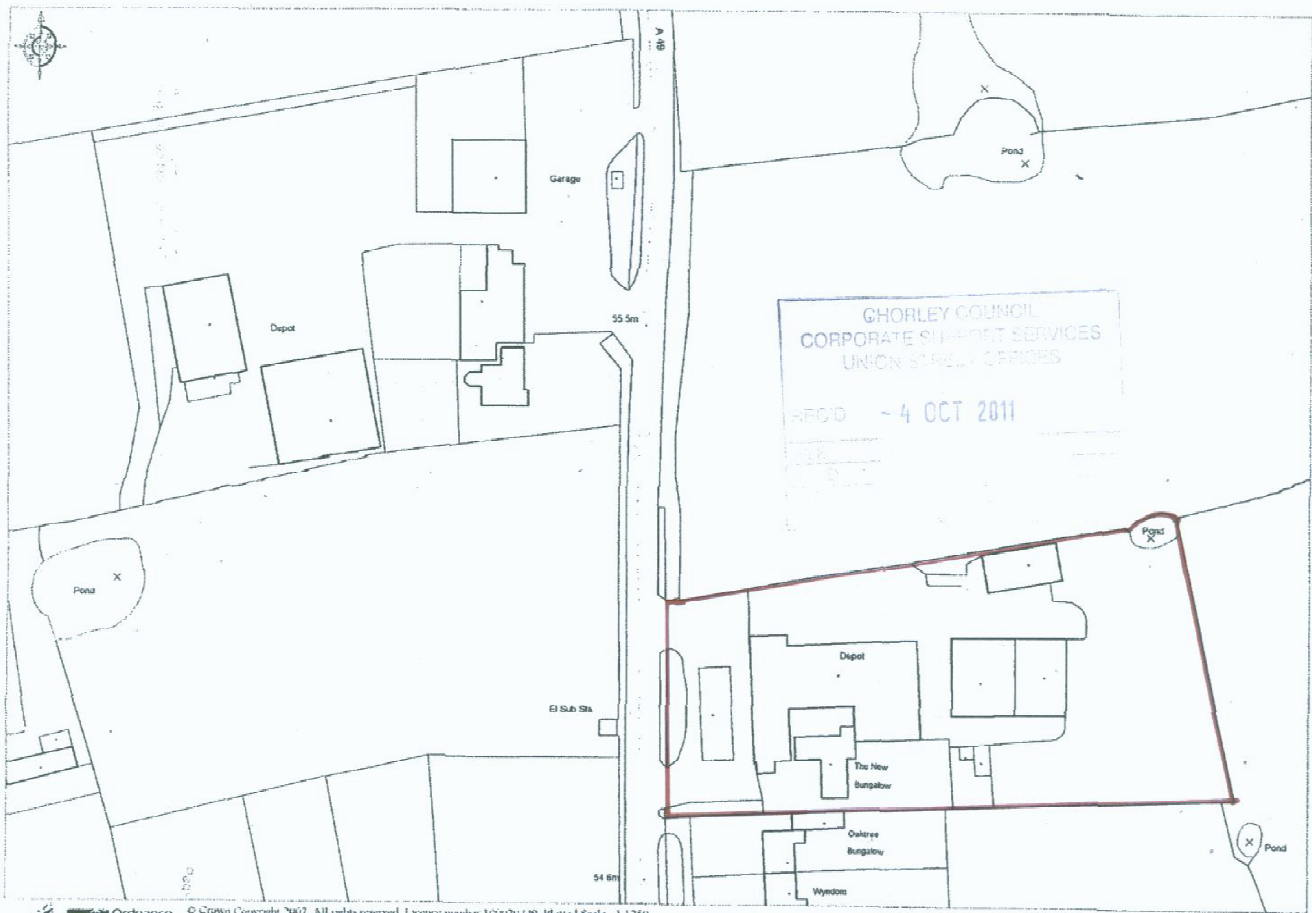

SITE LOCATION PLAN.

Ordnance Survey © Crown Copyright 2007 All rights reserved Licence number 100020149 Plotted Scale - 1:1250

11/894

scale 1:1250